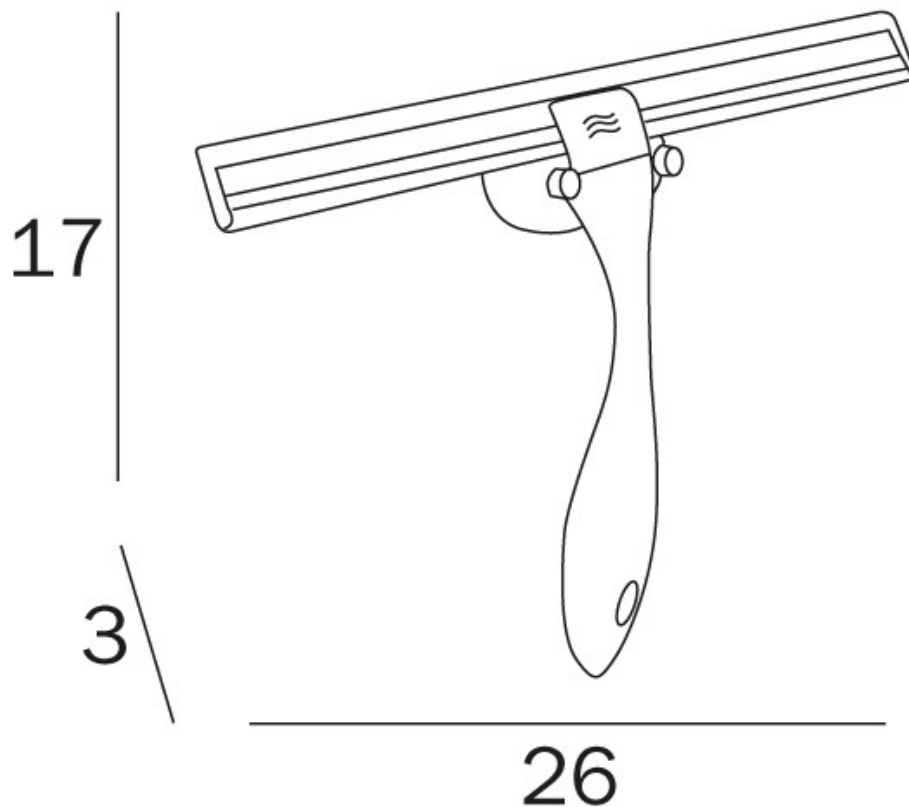

HOTELLERIE WINDOW / GLASS CLEANER

Features:
Wall mount or
Silicon hook for shower screen

Proudly imported and distributed by
Gro Agencies Pty Ltd
Unit 2 / 37 Howe St, Osborne Park, WA, 6017
P 08 9446 3288 E info@groagencies.com.au W www.groagencies.com.au